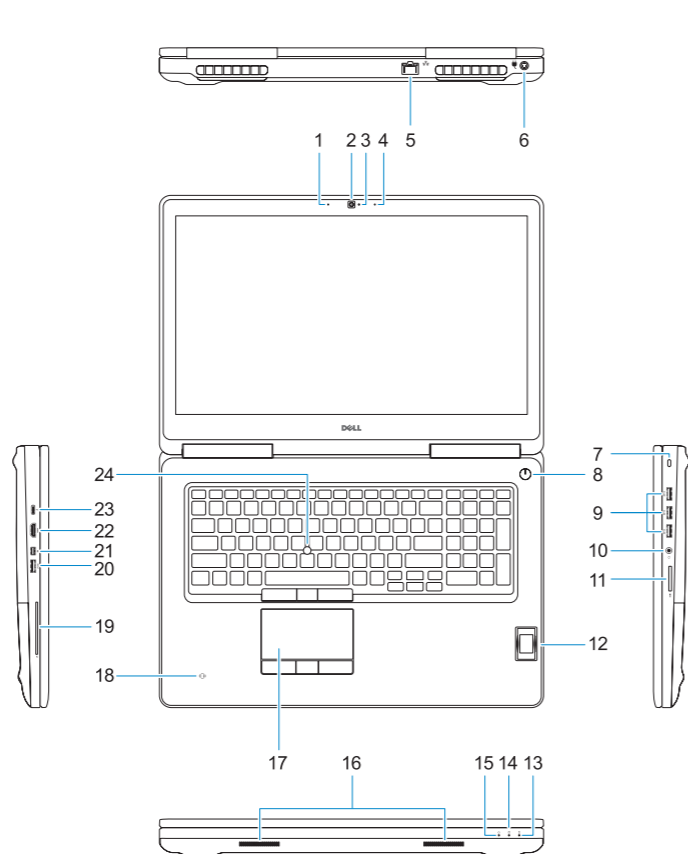

## Features

Recursos

1. Microphone
2. Camera
3. Camera status light
4. Microphone
5. Network port
6. Power connector port
7. Security cable slot
8. Power button
9. USB 3.0 ports with PowerShare
10. Headset port
11. SD Card reader
12. Fingerprint reader (optional)
13. Battery status light
14. Hard drive activity light
15. Power status light