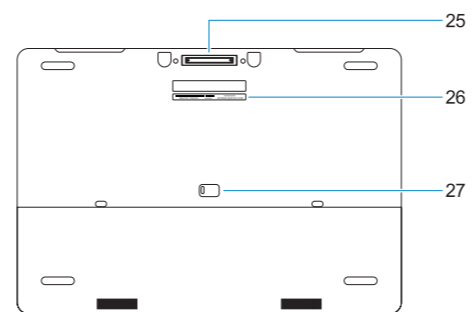

## Features

Recursos

1. Microphone
2. Camera
3. Camera status light
4. Microphone
5. Network port
6. Power connector port
7. Security cable slot
8. Power button
9. USB 3.0 ports with PowerShare
10. Headset port
11. SD Card reader
12. Fingerprint reader (optional)
13. Battery status light
14. Hard drive activity light
15. Power status light